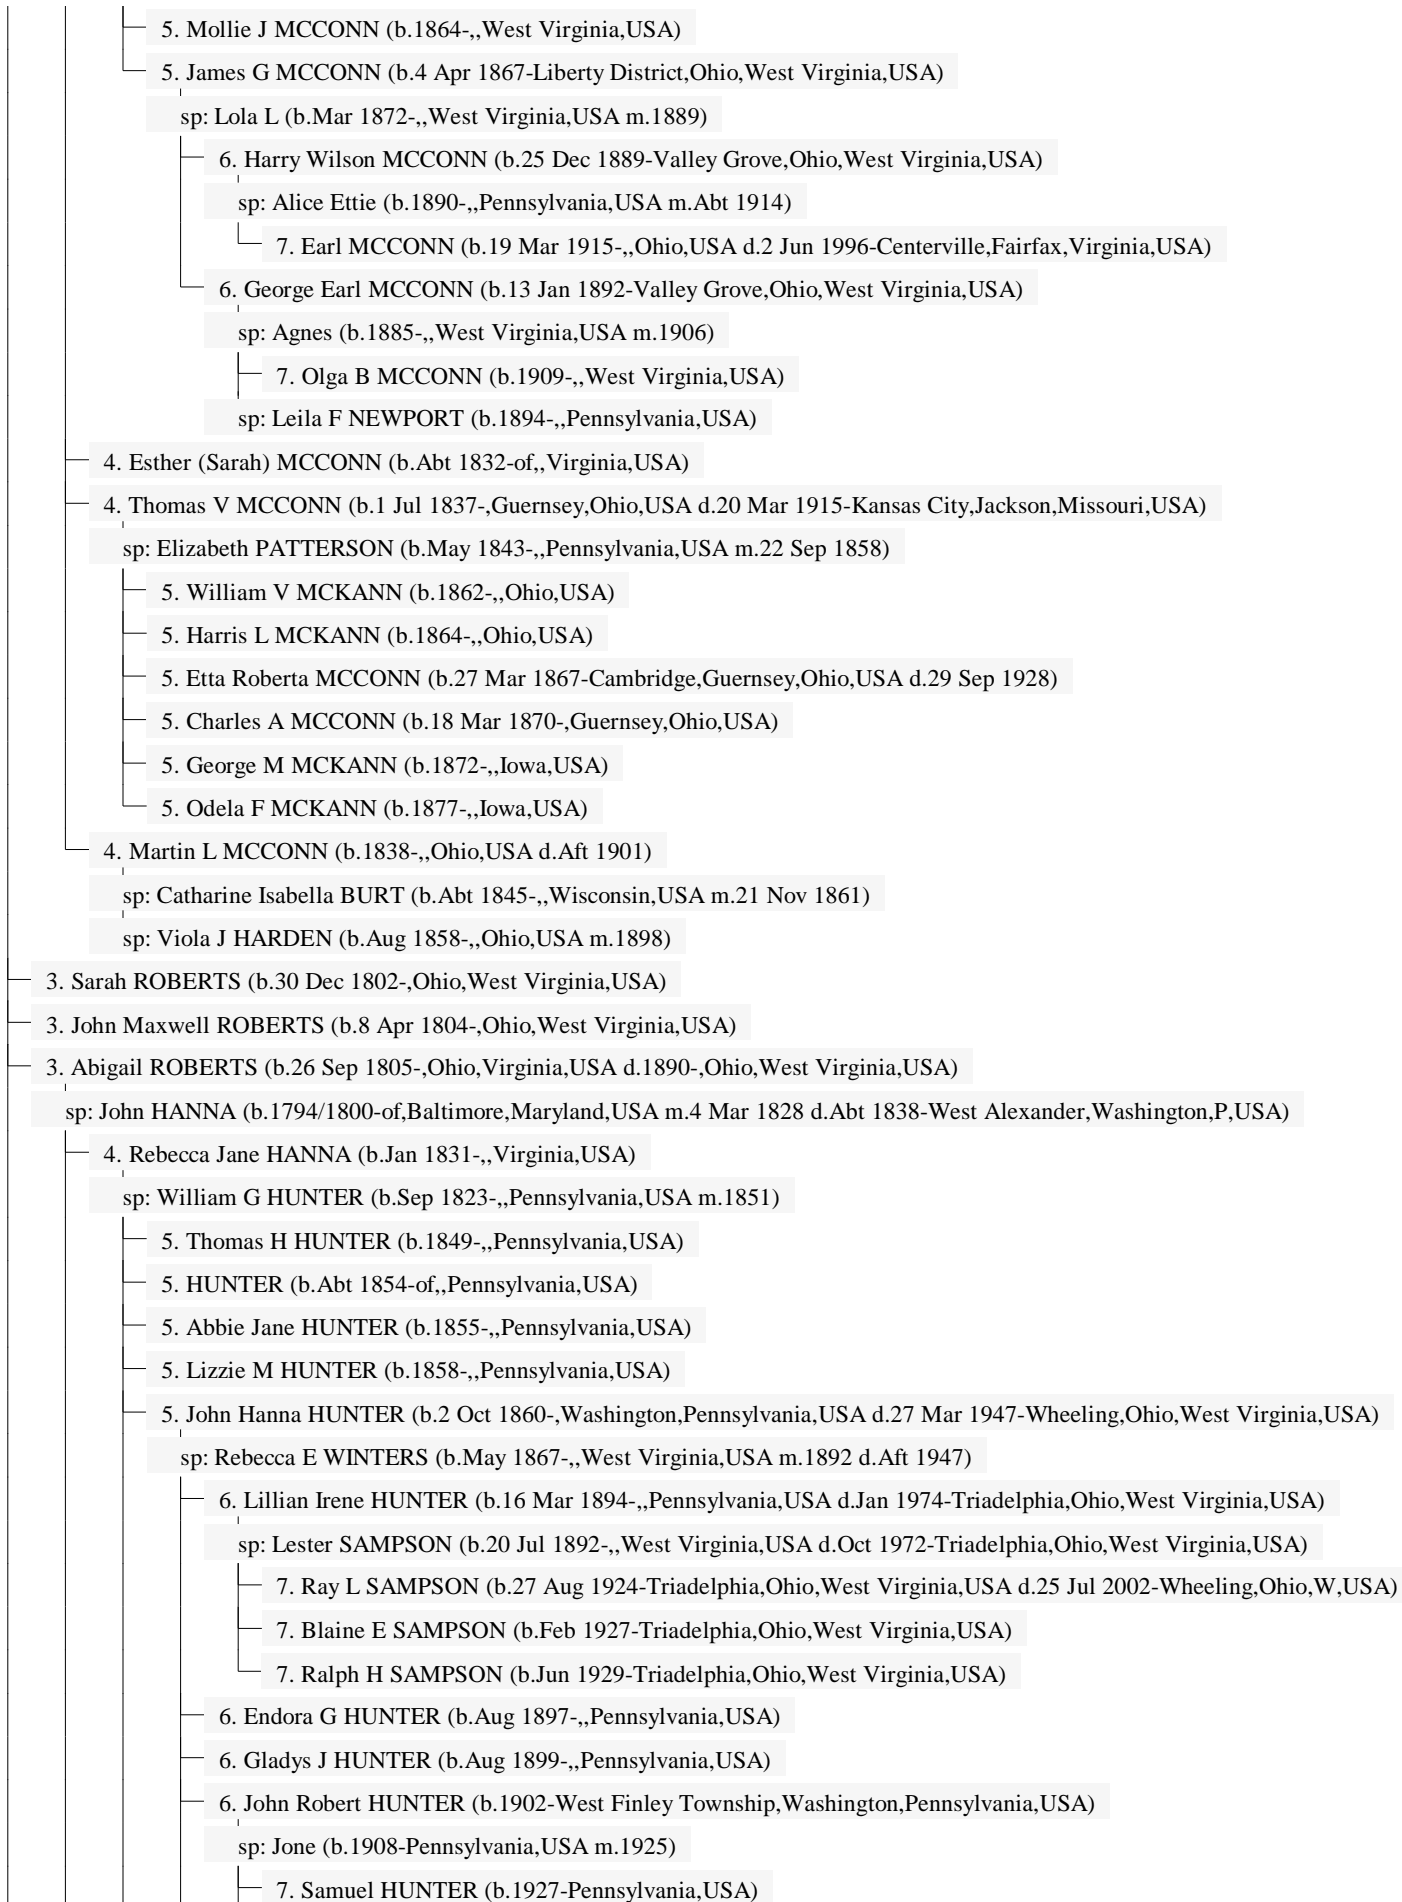

Descendants of George ROBERTS

24 Jan 2010

Page 2